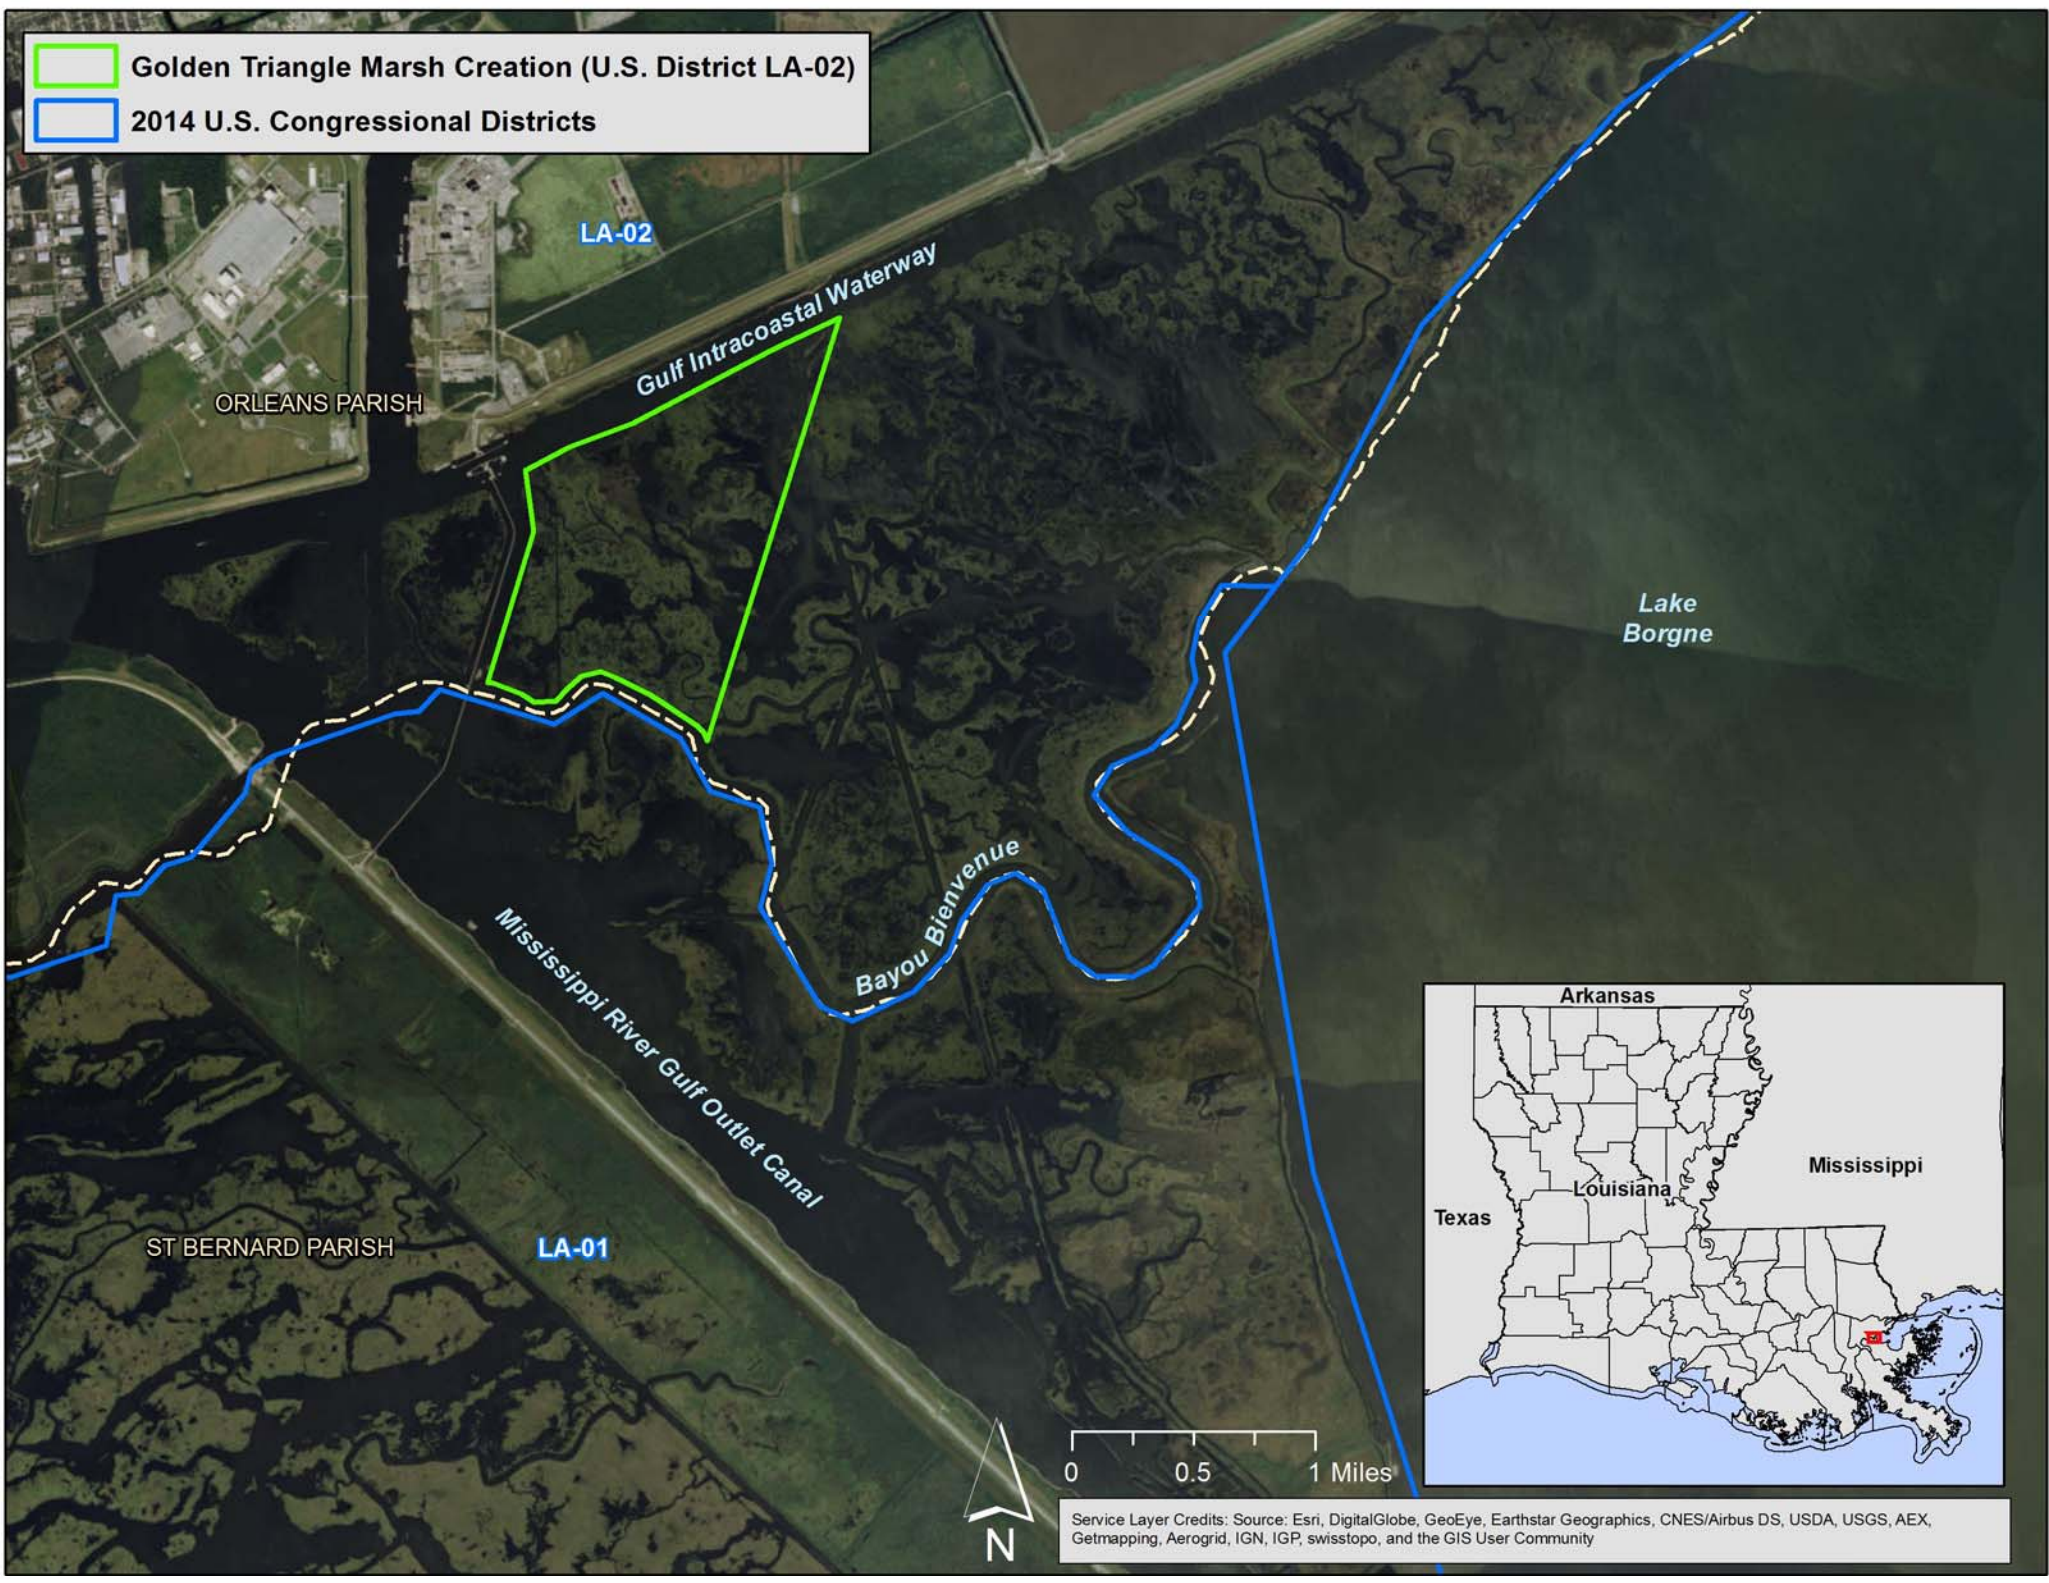

 Golden Triangle Marsh Creation (U.S. District LA-02)
 2014 U.S. Congressional Districts

Service Layer Credits: Source: Esri, DigitalGlobe, GeoEye, Earthstar Geographics, CNES/Airbus DS, USDA, USGS, AEX, Getmapping, Aerogrid, IGN, IGP, swisstopo, and the GIS User Community