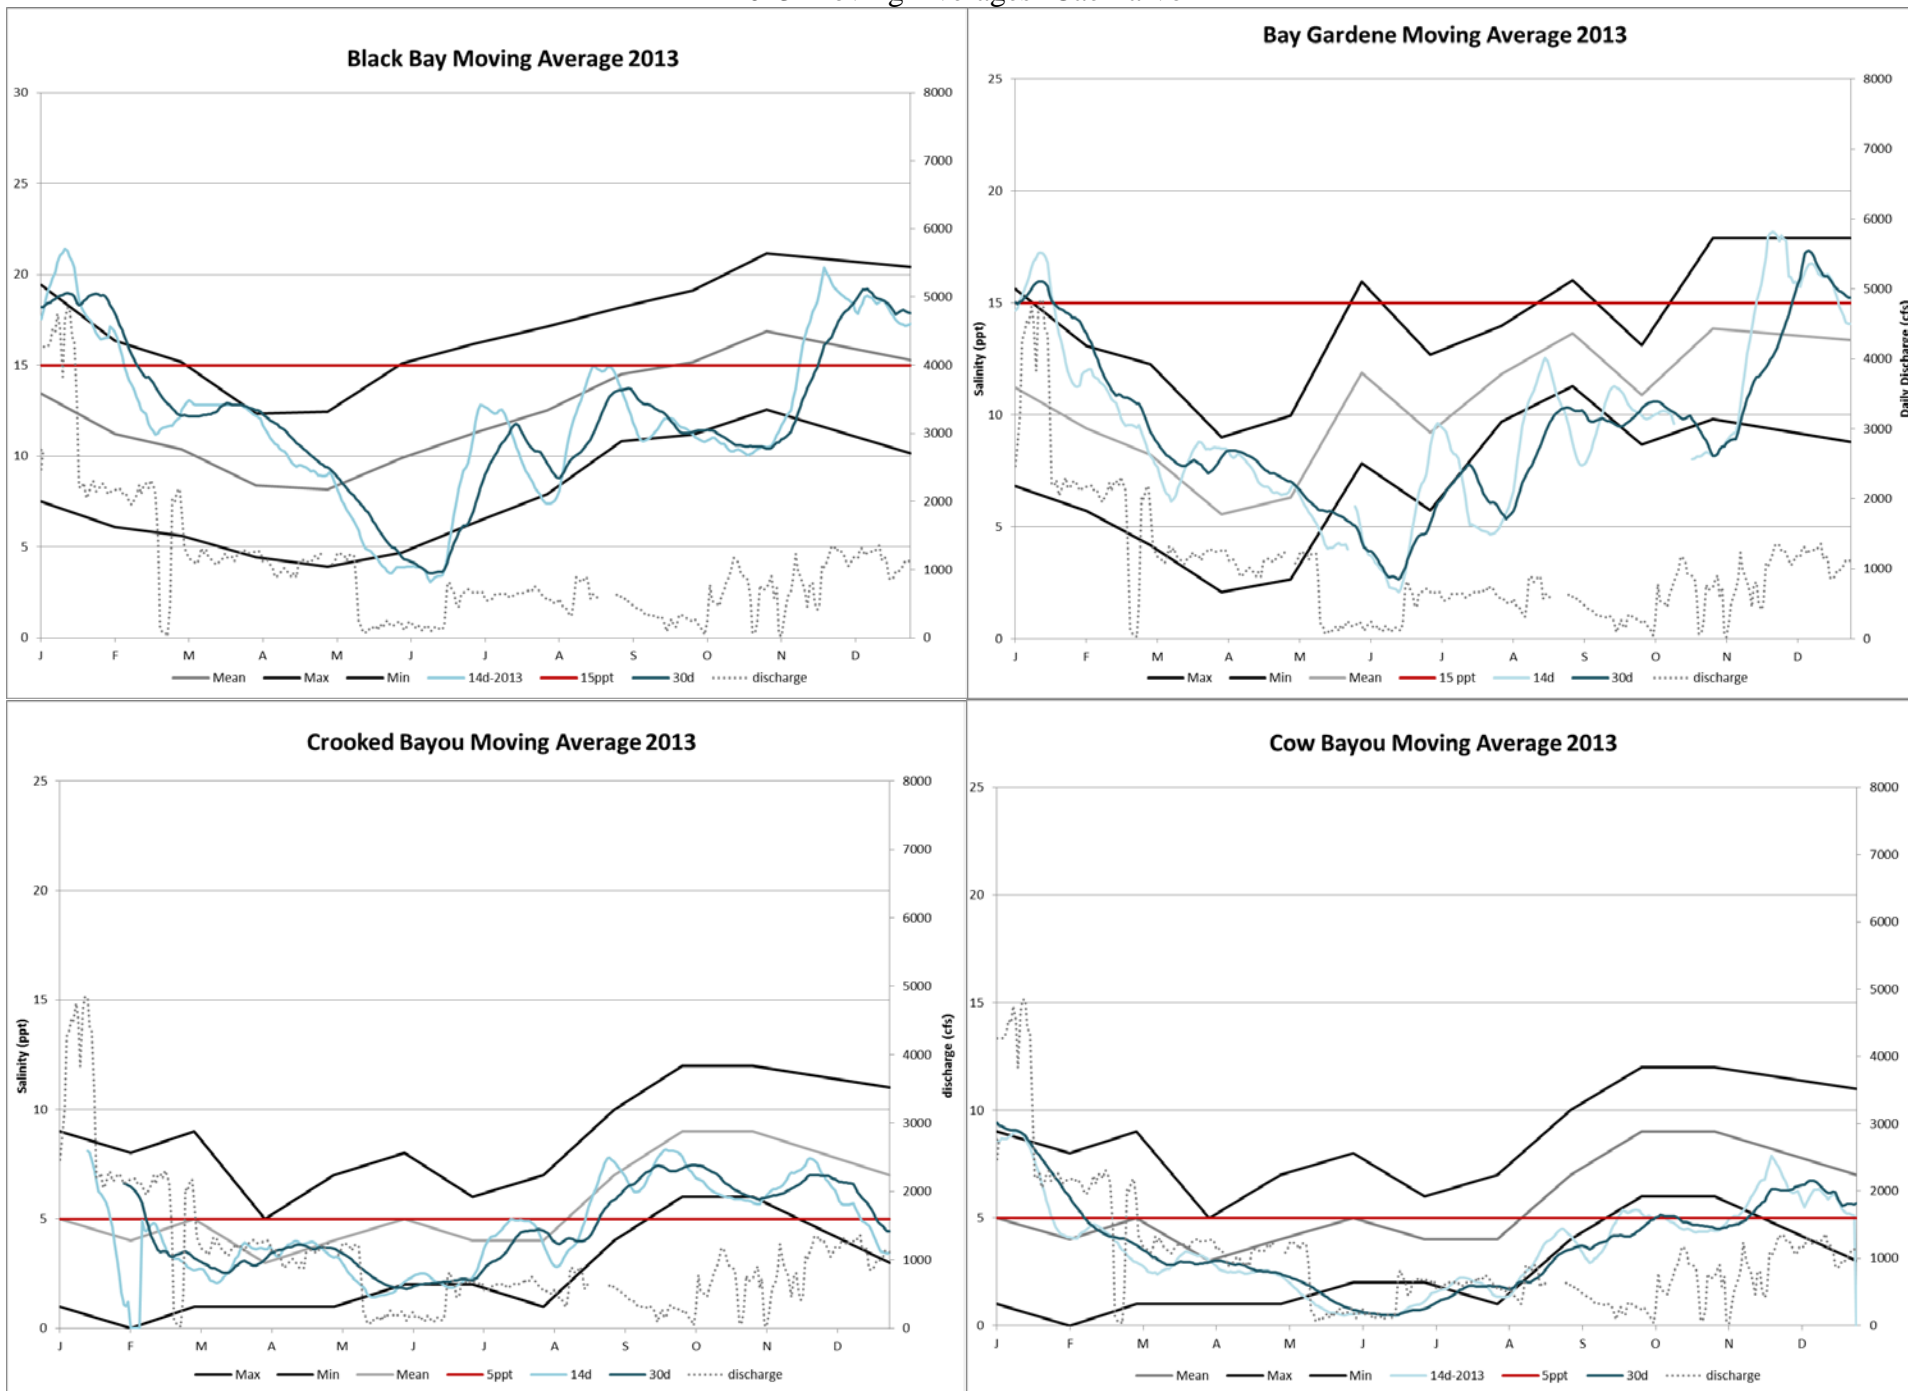

2013 Moving Averages- Caernarvon

2014 Moving Averages- Caernarvon